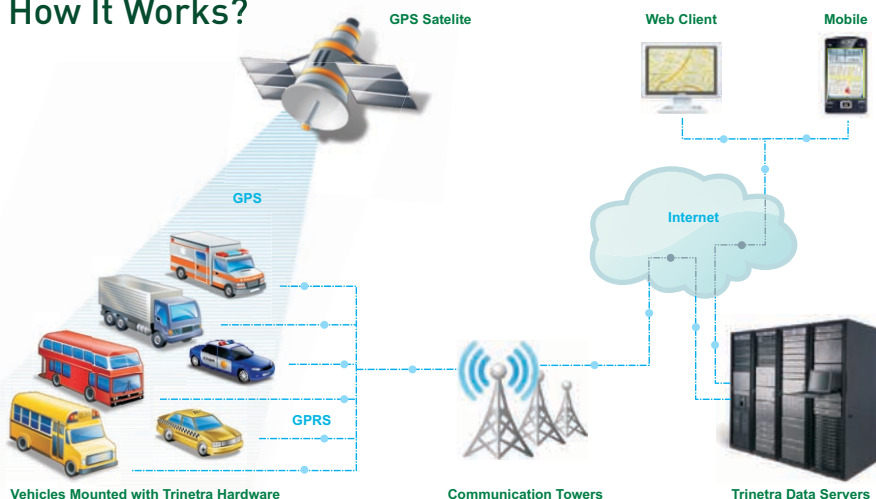

How It Works?

Trinetra Wireless is an innovative technology company with proven domain expertise, an advanced hardware design centre in Canada, a world-class embedded engineering and software development centre in India.

With local presence in 8+ global locations, we also work in partnership with channel partners and system integrators worldwide to provide quality solutions to our clients.

Web: www.trinetrawireless.com
Email: info@trinetrawireless.com
Toll Free: +1 888 353 1725 (for CA)

Trinetra Wireless

Canada Office (Design and R&D):
605, Black Oak Crescent
Waterloo, Ontario N2V 1A4, Canada
Tel: +1 416 907 6798

India Office (Sales and Development):
#1247 (Old #1144), Trichy Road
Coimbatore - 641 045, India
Tel: +91 422 3192939, 2321307

Dubai Office:
PO Box 6488, Dubai, UAE
Tel: +971 50 1885785

UK Office:
Brookwood House, 84 Brookwood Road
London, SW18 5BY, UK
Tel: +44 20 7096 1480

Singapore Office:
417, Yishun Mall, Yishun Ave 11, #01-331
Singapore 760417
Tel: +65 9389 2999

Hong Kong Office:
302, Koon Fook Centre, 9, Knutsford Terrace
Tsim Sha Tsui, Hong Kong
Tel: +852 6506 1517

Australia Office:
108, Mernda Village Drive
Mernda, Melbourne, Victoria - 3754
Tel: +61 425 309 723

Chennai Office:
AL Block, #6 (Old #141/1), 2nd St
11th Main Road, Anna Nagar
Chennai - 600 040, India
Tel: +91 44 32945559 / 26225285