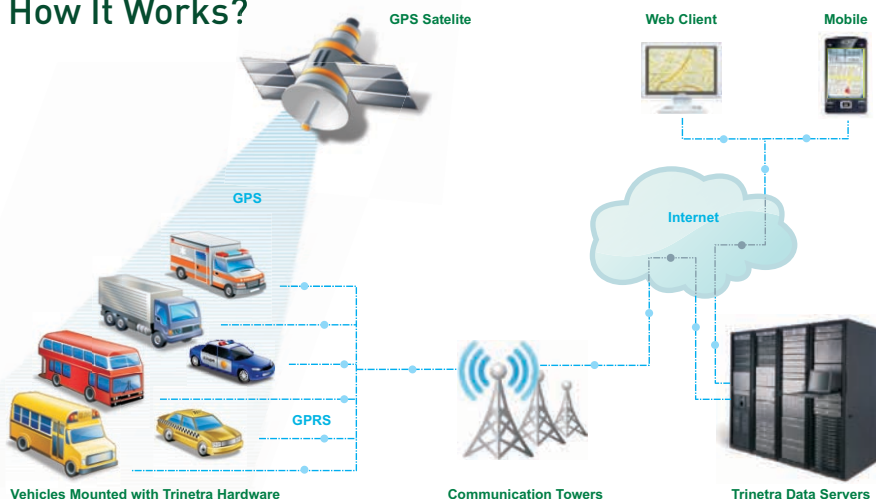

How It Works?

Trinetra Wireless is an innovative technology company with proven domain expertise, an advanced hardware design centre in Canada, a world-class embedded engineering and software development centre in India.

With local presence in 8+ global locations, we also work in partnership with channel partners and system integrators worldwide to provide quality solutions to our clients.

Web: www.trinetrawireless.com
Email: info@trinetrawireless.com
Toll Free: +1 888 353 1725 (for CA)

Trinetra Wireless

Canada Office (Design and R&D):
605, Black Oak Crescent
Waterloo, Ontario N2V 1A4, Canada
Tel: +1 416 907 6798

India Office (Sales and Development):
#1247 (Old #1144), Trichy Road
Coimbatore - 641 045, India
Tel: +91 422 3192939, 2321307

Dubai Office:
PO Box 6488, Dubai, UAE
Tel: +971 50 1885785

UK Office:
Brookwood House, 84 Brookwood Road
London, SW18 5BY, UK
Tel: +44 20 7096 1480

Singapore Office:
417, Yishun Mall, Yishun Ave 11, #01-331
Singapore 760417
Tel: +65 9389 2999

Hong Kong Office:
302, Koon Fook Centre, 9, Knutsford Terrace
Tsim Sha Tsui, Hong Kong
Tel: +852 6506 1517

Australia Office:
108, Mernda Village Drive
Mernda, Melbourne, Victoria - 3754
Tel: +61 425 309 723

Chennai Office:
AL Block, #6 (Old #141/1), 2nd St
11th Main Road, Anna Nagar
Chennai - 600 040, India
Tel: +91 44 32945559 / 26225285