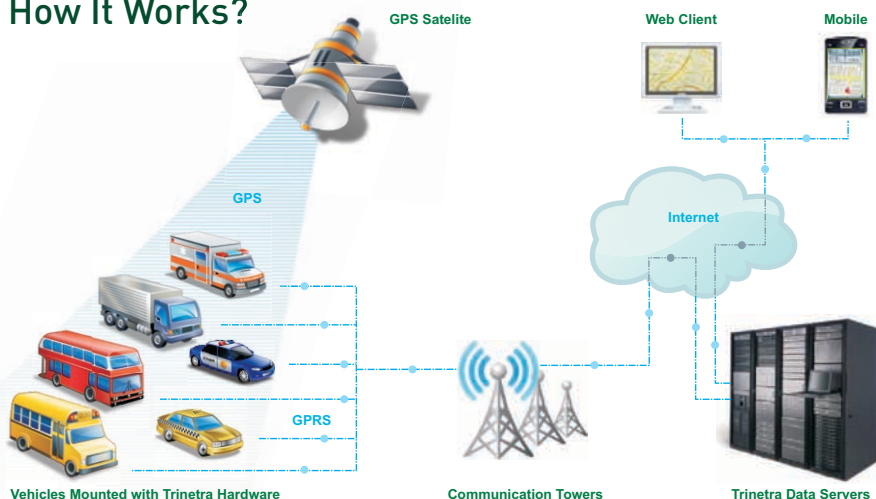

How It Works?

Trinetra Wireless is an innovative technology company with proven domain expertise, an advanced hardware design centre in Canada, a world-class embedded engineering and software development centre in India.

With local presence in 8+ global locations, we also work in partnership with channel partners and system integrators worldwide to provide quality solutions to our clients.

Web: www.trinetrawireless.com
Email: info@trinetrawireless.com
Toll Free: +1 888 353 1725 (for CA)

Trinetra Wireless

Canada Office (Design and R&D):
605, Black Oak Crescent
Waterloo, Ontario N2V 1A4, Canada
Tel: +1 416 907 6798

India Office (Sales and Development):
#1247 (Old #1144), Trichy Road
Coimbatore - 641 045, India
Tel: +91 422 3192939, 2321307

Dubai Office:
PO Box 6488, Dubai, UAE
Tel: +971 50 1885785

UK Office:
Brookwood House, 84 Brookwood Road
London, SW18 5BY, UK
Tel: +44 20 7096 1480

Singapore Office:
417, Yishun Mall, Yishun Ave 11, #01-331
Singapore 760417
Tel: +65 9389 2999

Hong Kong Office:
302, Koon Fook Centre, 9, Knutsford Terrace
Tsim Sha Tsui, Hong Kong
Tel: +852 6506 1517

Australia Office:
108, Mernda Village Drive
Mernda, Melbourne, Victoria - 3754
Tel: +61 425 309 723

Chennai Office:
AL Block, #6 (Old #141/1), 2nd St
11th Main Road, Anna Nagar
Chennai - 600 040, India
Tel: +91 44 32945559 / 26225285