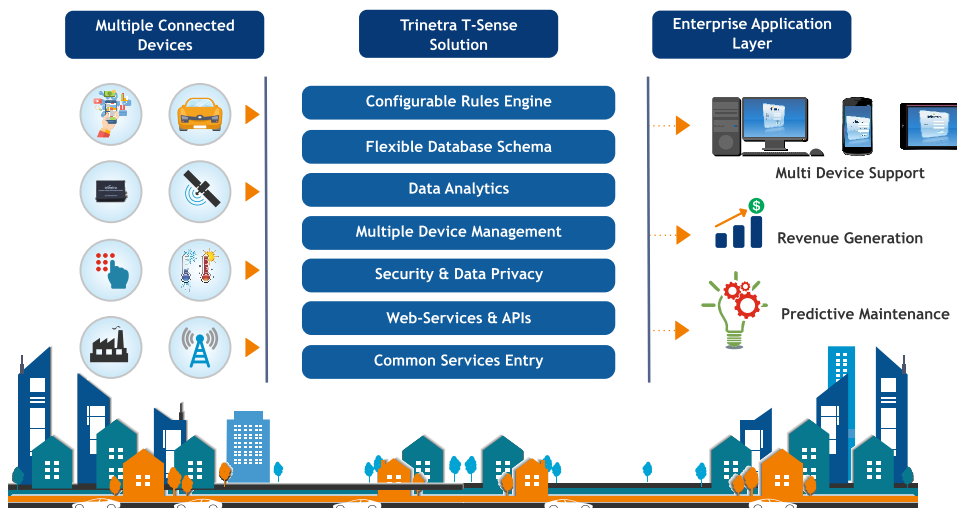

Architecture

Trinetra Wireless is an innovative technology company with proven domain expertise, an advanced hardware design centre in Canada, a world-class embedded engineering and software development centre in India.

With local presence in 8+ global locations, we also work in partnership with channel partners and system integrators worldwide to provide quality solutions to our clients.

Web: www.trinetratsense.com
Email: info@trinetratsense.com
Toll Free: +1 888 353 1725 (for CA)

Trinetra Wireless

Canada Office (Design and R&D):
605, Black Oak Crescent
Waterloo, Ontario N2V 1A4, Canada
Tel: +1 416 907 6798

India Office (Sales and Development):
#1247 (Old #1144), Trichy Road
Coimbatore - 641 045, India
Tel: +91 422 3192939, 2321307

Dubai Office:
PO Box 6488, Dubai, UAE
Tel: +971 50 1885785

UK Office:
Brookwood House, 84 Brookwood Road
London, SW18 5BY, UK
Tel: +44 20 7096 1480

USA Office:
305 Madison Avenue, Suite 449
New York, NY 10165, USA
Tel: +1 646 290 8609, +1 408 754 6222

Singapore Office:
417, Yishun Mall, Yishun Ave 11, #01-331
Singapore 760417
Tel: +65 9389 2999

Hong Kong Office:
1302, Tower 2, Tak Fung Industrial Centre
168, Texaco Road, Tsuen Wan, NT, Hong Kong
Tel: +852 6506 1517

Australia Office:
#14/72, Great Western, Highway
Parramatta-2150, Sydney, NSW, Australia
Tel: +61 4811 98081

Chennai Office:
AL Block, #6 (Old #141/1), 2nd St
11th Main Road, Anna Nagar
Chennai - 600 040, India
Tel: +91 44 26225285